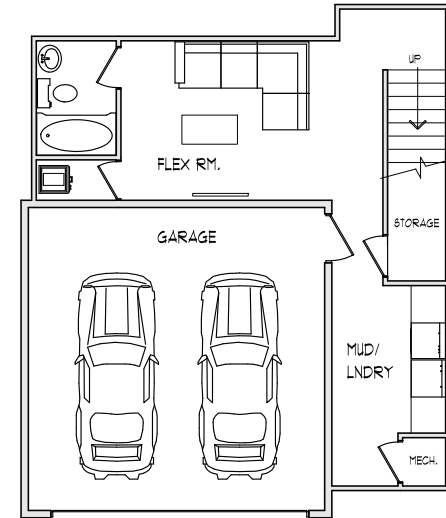

floor plans | unit a

2568 sq ft | square footage includes garage

e11even on cross

UPPER

841 SQ.FT.

MAIN

864 SQ.FT.

LOWER

531 SQ.FT.
GARAGE 332 SQ.FT.

Julie Ramirez 778-385-3875
Mike & Dick Huber 604-839-8647