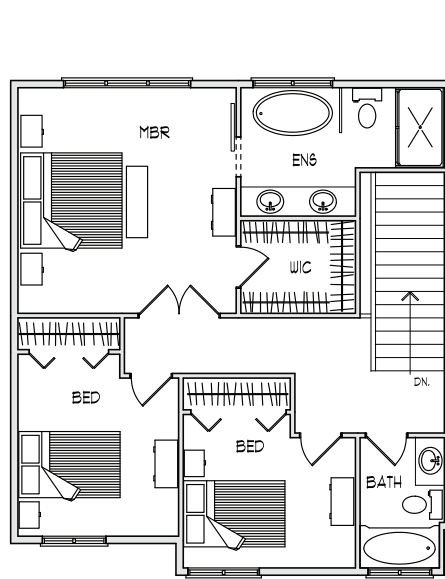

floor plans | unit a

2568 sq ft | square footage includes garage

e11even on cross

UPPER

841 SQ.FT.

MAIN

864 SQ.FT.

LOWER

531 SQ.FT.
GARAGE 332 SQ.FT.

Julie Ramirez 778-385-3875
Mike & Dick Huber 604-839-8647