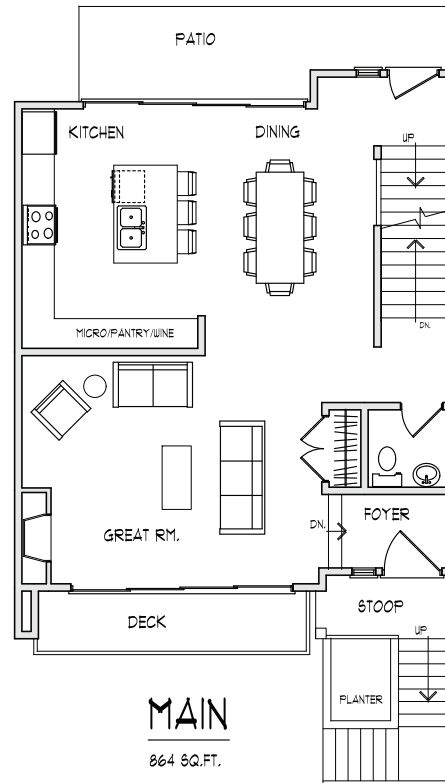

floor plans | unit a

2568 sq ft | square footage includes garage

e11even on cross

UPPER

841 SQ.FT.

MAIN

864 SQ.FT.

LOWER

531 SQ.FT.
GARAGE 332 SQ.FT.

Julie Ramirez 778-385-3875
Mike & Dick Huber 604-839-8647