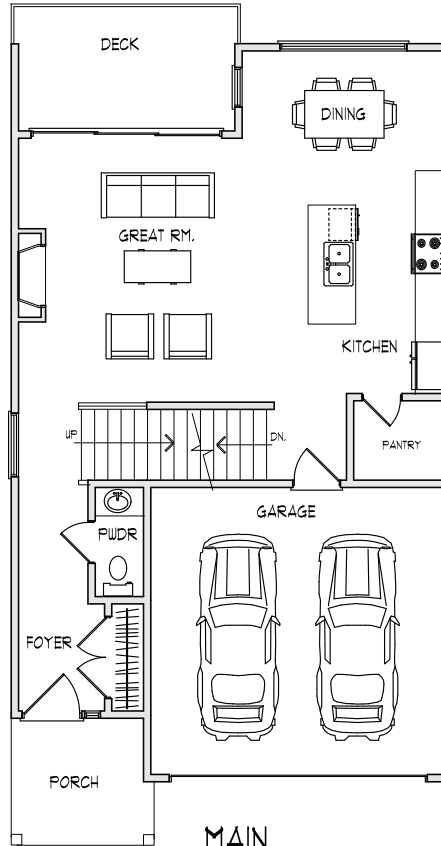

floor plans | unit d

3484 sq ft | square footage includes garage

e11even on cross

UPPER

1158 SQ.FT.

MAIN

1168 SQ.FT.
GARAGE: 333 SQ.FT.

LOWER

825 SQ.FT.

Julie Ramirez 778-385-3875
Mike & Dick Huber 604-839-8647