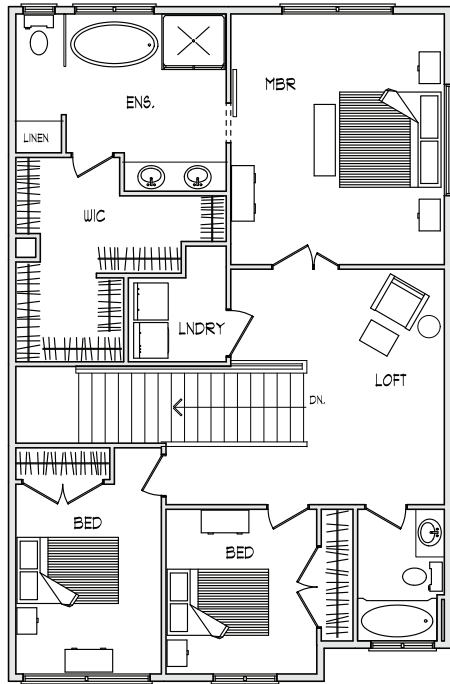

floor plans | unit d

3484 sq ft | square footage includes garage

e11even on cross

UPPER

1158 SQ.FT.

MAIN

1168 SQ.FT.
GARAGE: 333 SQ.FT.

LOWER

825 SQ.FT.

Julie Ramirez 778-385-3875
Mike & Dick Huber 604-839-8647