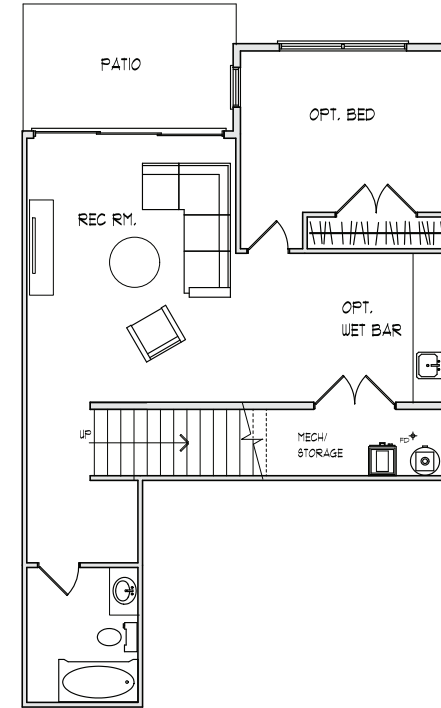

floor plans | unit d

3484 sq ft | square footage includes garage

e11even on cross

UPPER

1158 SQ.FT.

MAIN

1168 SQ.FT.
GARAGE: 333 SQ.FT.

LOWER

825 SQ.FT.

Julie Ramirez 778-385-3875
Mike & Dick Huber 604-839-8647