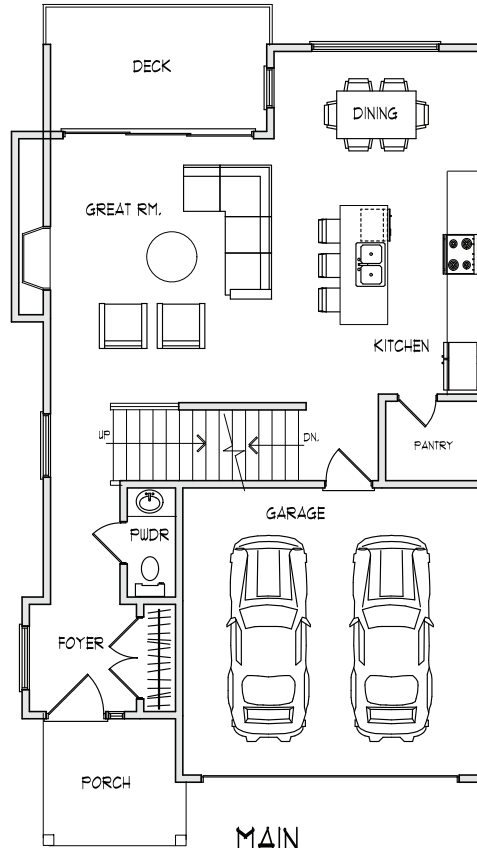

# floor plans | unit e

3227 sq ft | square footage includes garage

## UPPER

1161 SQ.FT.

## MAIN

1203 SQ.FT.  
GARAGE: 328 SQ.FT.