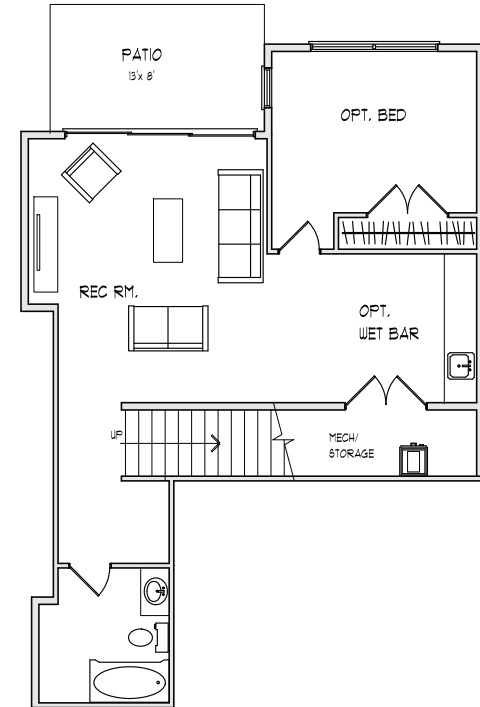

# floor plans | unit e

3227 sq ft | square footage includes garage

## UPPER

1161 SQ.FT.

## MAIN

1203 SQ.FT.  
GARAGE: 328 SQ.FT.