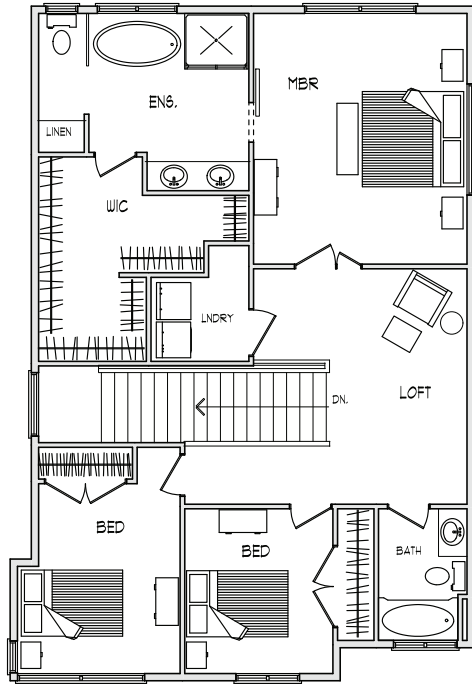

# floor plans | unit e

3227 sq ft | square footage includes garage

## UPPER

1161 SQ.FT.

## MAIN

1203 SQ.FT.  
GARAGE: 328 SQ.FT.