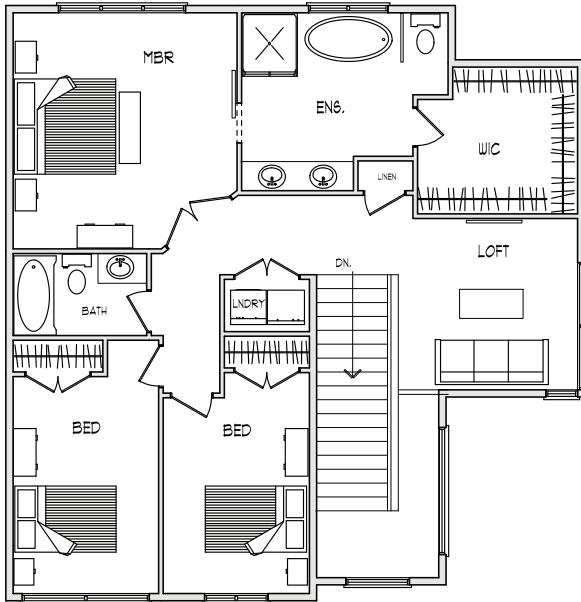

floor plans | unit f

3690 sq ft | square footage includes garage

e11even on cross

UPPER

1201 SQ.FT.

MAIN

1253 SQ.FT.
GARAGE: 332 SQ.FT.

LOWER

898 SQ.FT.

Julie Ramirez 778-385-3875
Mike & Dick Huber 604-839-8647