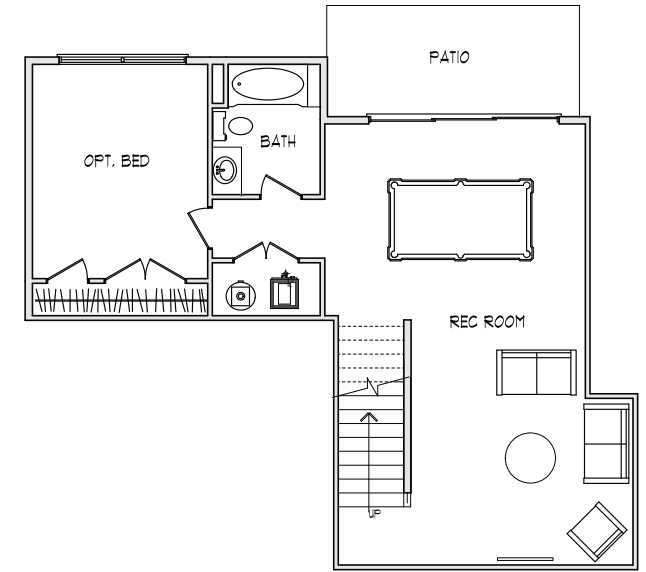

floor plans | unit f

3690 sq ft | square footage includes garage

e11even on cross

UPPER

1201 SQ.FT.

MAIN

1253 SQ.FT.
GARAGE: 332 SQ.FT.

LOWER

898 SQ.FT.

Julie Ramirez 778-385-3875
Mike & Dick Huber 604-839-8647