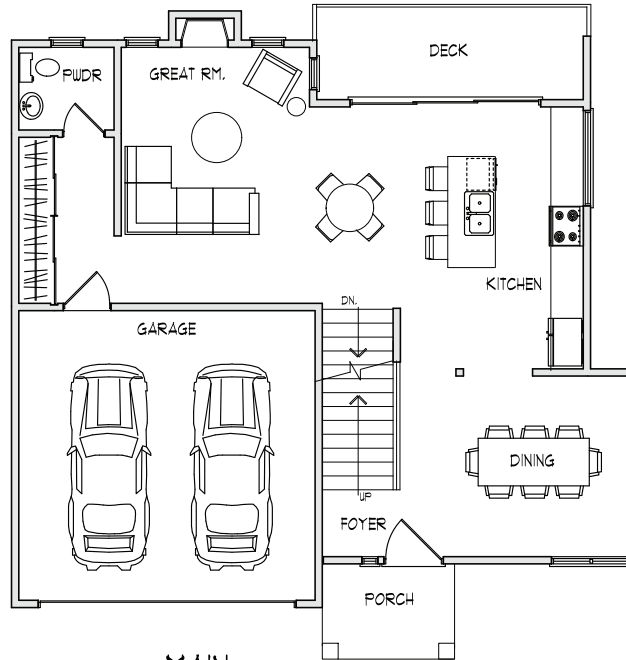

floor plans | unit f

3690 sq ft | square footage includes garage

e11even on cross

UPPER

1201 SQ.FT.

MAIN

1253 SQ.FT.
GARAGE: 332 SQ.FT.

LOWER

898 SQ.FT.

Julie Ramirez 778-385-3875
Mike & Dick Huber 604-839-8647